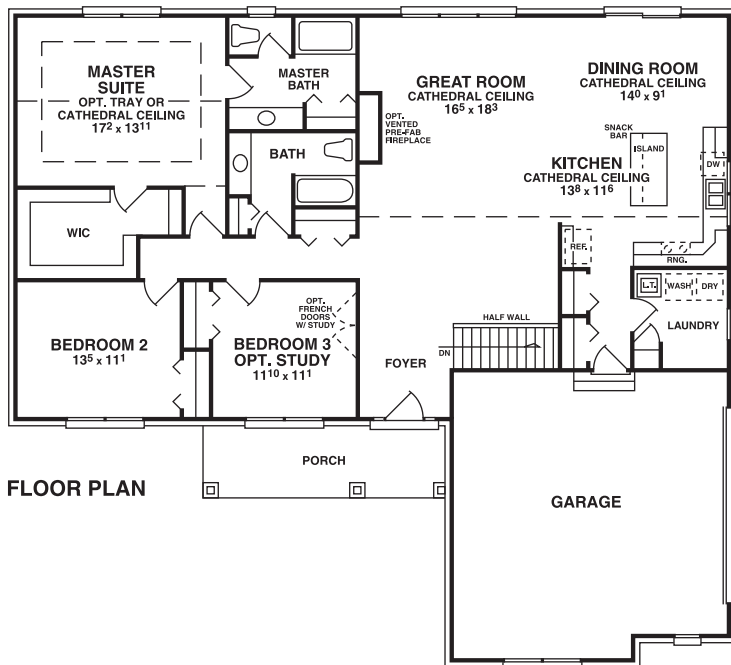

The
YALE

STARTING AT
1909 sqft - 2078 sqft

THREE BEDROOM
RANCH

2 BATH

©All rights reserved. Elkow Homes 2014

Elevation B

OPTIONAL LUXURY
MASTER BATH PLAN

OPTIONAL
MORNING ROOM PLAN

FLOOR PLAN

GARAGE

OPTIONAL
3-CAR GARAGE PLAN

To view all options on this model visit our website.
See sales person for side entry garage options.
(Not available in all communities.)

248-437-1909

www.echelonhomebuilders.com