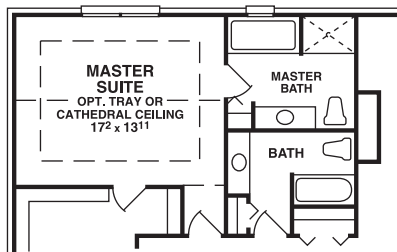

The
YALE

STARTING AT
1909 sqft - 2078 sqft

THREE BEDROOM
RANCH

2 BATH

©All rights reserved. Elkow Homes 2014

Elevation B

OPTIONAL LUXURY
MASTER BATH PLAN

OPTIONAL
MORNING ROOM PLAN

FLOOR PLAN

GARAGE

OPTIONAL
3-CAR GARAGE PLAN

To view all options on this model visit our website.
See sales person for side entry garage options.
(Not available in all communities.)

248-437-1909

www.echelonhomebuilders.com