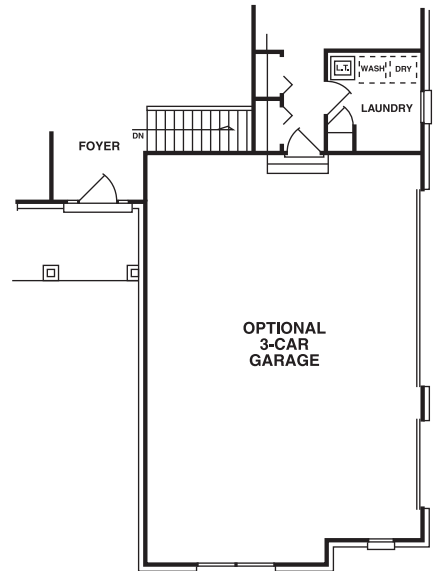

The
YALE

STARTING AT
1909 sqft - 2078 sqft

THREE BEDROOM
RANCH

2 BATH

©All rights reserved. Elkow Homes 2014

Elevation B

OPTIONAL LUXURY
MASTER BATH PLAN

OPTIONAL
MORNING ROOM PLAN

FLOOR PLAN

GARAGE

OPTIONAL
3-CAR GARAGE PLAN

To view all options on this model visit our website.
See sales person for side entry garage options.
(Not available in all communities.)

248-437-1909

www.echelonhomebuilders.com